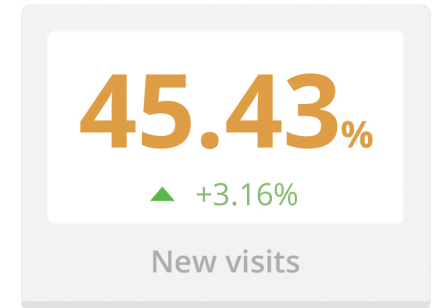

Backups

Backups

Backups are **up and running**

We have a total of **2356 restore points** of your website, **30** of those were made from **01/11/2015** to **30/11/2015**

Most Recent Backup - **07-24-2016** at 10:20:52

WordPress version: **4.2.9**

Active theme: **Rosa v1.7.5**

Active Plugins: **25** Published posts: **7** Approved comments: **43**

Analytics

Analytics

Referrers	Visits
google	8,088
(direct)	6,603
facebook.com	498
bing	484
m.facebook.com	387

Keywords	Visits
trimtab	265
trimtab brewery	79
birmingham craft beer	61

Pages	Views
/about_us/	9,130
/beers/	8,387
/events/	2,054
/news/	1,955
/contact/	1,896

Countries	Visits
United States	3,183

Avg. Time on Site: ▼ 00:05:22