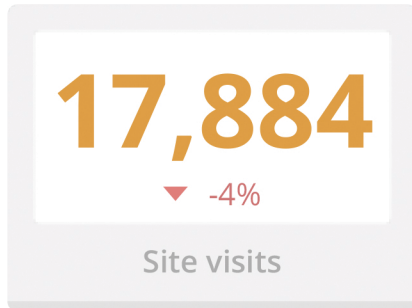

Backups

Backups

Backups are **up and running**

We have a total of **2356 restore points** of your website, **30** of those were made from **01/11/2015** to **30/11/2015**

Most Recent Backup - **07-24-2016** at 10:20:52

WordPress version: **4.2.9**

Active theme: **Rosa v1.7.5**

Active Plugins: **25** Published posts: **7** Approved comments: **43**

Analytics

Analytics

Referrers	Visits
google	8,088
(direct)	6,603
facebook.com	498
bing	484
m.facebook.com	387

Keywords	Visits
trimtab	265
trimtab brewery	79
birmingham craft beer	61

Pages	Views
/about_us/	9,130
/beers/	8,387
/events/	2,054
/news/	1,955
/contact/	1,896

Countries	Visits
United States	3,183

Avg. Time on Site: ▼ 00:05:22