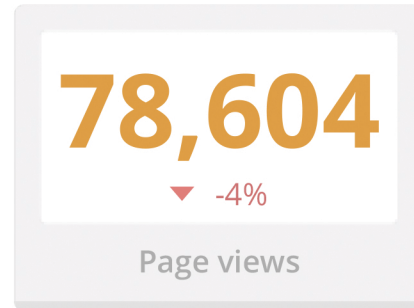

Backups

Backups

Backups are **up and running**

We have a total of **2356 restore points** of your website, **30** of those were made from **01/11/2015** to **30/11/2015**

Most Recent Backup - **07-24-2016** at 10:20:52

WordPress version: **4.2.9**

Active theme: **Rosa v1.7.5**

Active Plugins: **25** Published posts: **7** Approved comments: **43**

Analytics

Analytics

Referrers	Visits
google	8,088
(direct)	6,603
facebook.com	498
bing	484
m.facebook.com	387

Keywords	Visits
trimtab	265
trimtab brewery	79
birmingham craft beer	61

Pages	Views
/about_us/	9,130
/beers/	8,387
/events/	2,054
/news/	1,955
/contact/	1,896

Countries	Visits
United States	3,183

Avg. Time on Site: ▼ 00:05:22