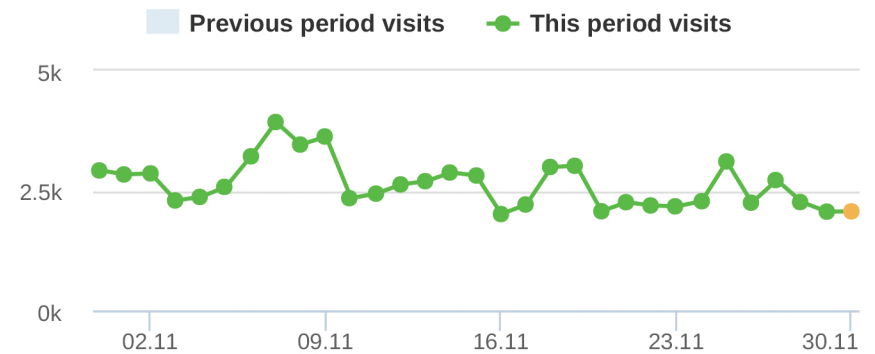

Backups

Backups

Backups are **up and running**

We have a total of **2356 restore points** of your website, **30** of those were made from **01/11/2015** to **30/11/2015**

Most Recent Backup - **07-24-2016** at 10:20:52

WordPress version: **4.2.9**

Active theme: **Rosa v1.7.5**

Active Plugins: **25** Published posts: **7** Approved comments: **43**

Analytics

Analytics

Referrers	Visits
google	8,088
(direct)	6,603
facebook.com	498
bing	484
m.facebook.com	387

Keywords	Visits
trimtab	265
trimtab brewery	79
birmingham craft beer	61

Pages	Views
/about_us/	9,130
/beers/	8,387
/events/	2,054
/news/	1,955
/contact/	1,896

Countries	Visits
United States	3,183

Avg. Time on Site: ▼ 00:05:22